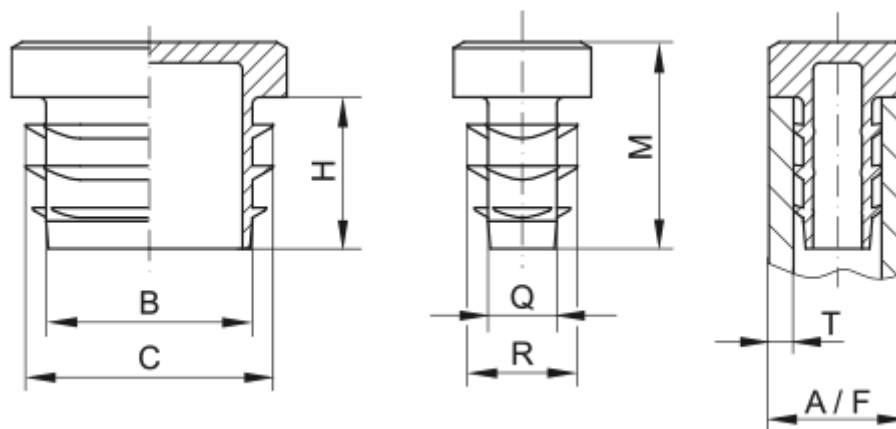

Article number: 59GPN270R4520152

Description: KLEE Square plugs GPN 270 - 45x20 (Wall thickness 1,5-2)

Measures

A = 45x20

B = 39

C = 43

H = 14

M = 19

Q = 14

R = 18

T = 1,5-2